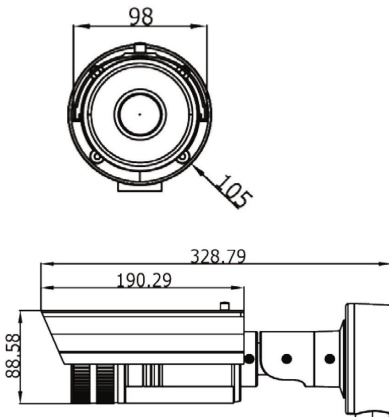

### Key Features

- Up to 1280 x 960 High Resolution
- HD720p Video
- Smart Codec
- 120 dB WDR, 3D DNR
- Triple Streams
- On-Board Storage, Up to 128 GB
- Smart Focus: Motorized VF Lens
- Smart VQD
- Intrusion Detection
- Built-In Heater
- Defog

### Dimensions (unit: mm)